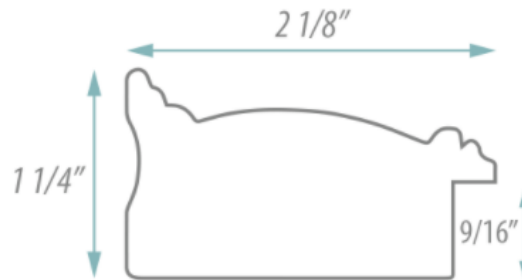

#### FEATURES:

- ONE 24X30" HIGH RESOLUTION SILVER PLATE GLASS MIRROR SIZE W/ DECORATIVE FRAME.
- "WALL HUGGER" HANGER FOR MOUNTING INCLUDED.
- STANDARD MOUNTING STYLE IS VERTICAL. FOR HORIZONTAL, PLEASE SPECIFY WHEN ORDERING.
- PACKED IN FOUR WALL (FOLDED DOUBLE WALL) CORRUGATION.
- STYLE: CLASSIC
- COLOR: CHERRY/MAHOGANY
- FINISH: VENEER/ WOOD TONES

#### MIRROR FINISHES:

- FLAT POLISHED EDGE
- BEVELED EDGE

**OVERALL SIZE DIMENSION: 28 1/4" WIDE X 34 1/4" HIGH X 1 1/4" DEEP**